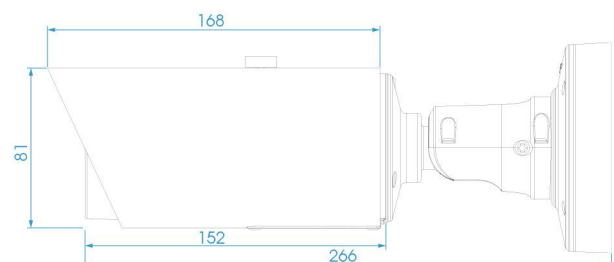

DIMENSIONS (mm)

SUPPORTED BROWSERS

	Model	MS-C2862-F(I)PB (2.0MP)	MS-C2962-F(I)PB (2.0MP)	MS-C3762-F(I)PB (3.0MP)	MS-C4462-F(I)PB (4.0MP)
Camera	Image Sensor	1/1.8" Exmor CMOS	1/2.8" Progressive Scan CMOS		1/3" Progressive Scan CMOS
	Min. Illumination	Color:0.002Lux@F1.2 B/W:0Lux with IR on		Color: 0.005Lux@F1.2 B/W: 0Lux with IR on	Color: 0.008Lux@F1.2 B/W: 0Lux with IR on
	WDR	Super WDR up to 120dB	Super WDR up to 140dB	Super WDR up to 120dB	
	Lens	Motorized 3.6~10mm@F1.4 P-Iris(Optional)	Motorized 3.0~10.5mm/7~22mm @F1.4 P-Iris(Optional)		
	Mount	Φ14			
	Field of View	H92°~H42°(3.6~10mm)	H90°~ H31°(3.0~10.5mm)	H80°~ H29°(3.0~10.5mm)	H76.2°~H25°(3.0~10.5mm)
	Shutter Time	1/100000s~1/5s			
	IR Distance	Up to 35m			
	Day&Night	ICR Filter Auto Switch			
Video	Max Image Resolution	1920×1080		2048x1536	2592×1520
	Frame Rate	30fps(1920×1080), 30fps(1280×960), 30fps(1280×720), 30fps(704x576)		30fps(2048x1536), 30fps(1920×1080), 30fps(1280×960), 30fps(1280×720), 30fps(704x576)	20fps(2592×1520), 30fps(2304×1296), 30fps(1920×1080), 30fps(1280×960), 30fps(1280×720), 30fps(704x576)
	Video Compression	H.265(HEVC)/H.264/MJPEG			
	Video Bit Rate	16Kbps~16Mbps(CBR/VBR Adjustable)			
	Image Setting	Brightness/Contrast/Saturation/Sharpness			
	Video Output	1.0Vp-p CVBS Output (75 Ω)			
	Network	Ethernet	1*RJ45 10M/100M Ethernet Port		
Network Storage		NAS(Support NFS, SMB/CIFS)			
Protocol		TCP/IP, UDP, RTP, RTSP, RTCP, HTTP, HTTPS,DNS, DDNS, DHCP, FTP, NTP, SMTP, SNMP, UPnP, SIP, IPv6, PPPoE, VLAN			
Audio	Audio Compression	G.711/AAC			
	Audio I/O	1/1			
System	Alarm I/O	1/1			
	Storage	Support Micro SD/SDHC/SDXC Local Storage, up to 64G			
	Advanced Function	Motion Detection, Privacy Masking, Backlight Compensation, 3D-DNR, ROI			
	SIP/VoIP Support	Yes, Voice & Video-over-IP			
	Event Trigger	Motion Detection, Network Disconnection, etc.			
	Event Action	FTP Upload/SMTP Upload/ SD Card Record/ SIP Phone			
	System Compatibility	ONVIF Profile S			
General	Working Temperature	-30℃~60℃			
	Working Humidity	0~90%(Non-condensing)			
	Power Supply	PoE/ DC12V±10%			
	Power Consumption	5W MAX	6W MAX	5W MAX	
		9W MAX (With IR on)	10.5W MAX (With IR on)	9W MAX (With IR on)	
	Weather Proof	Up to IP66 Rating for Weather-resistant Performance			
	Weight	1080g			
	Dimensions	Φ107mmX266mm			
Warranty	2 Years				