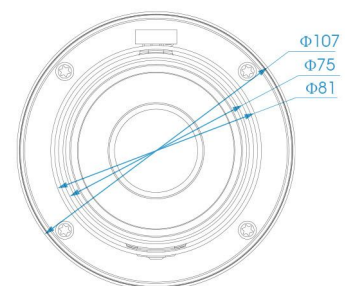

DIMENSIONS (mm)

SUPPORTED BROWSERS

	Model	MS-C2862-F(I)PB (2.0MP)	MS-C2962-F(I)PB (2.0MP)	MS-C3762-F(I)PB (3.0MP)	MS-C4462-F(I)PB (4.0MP)
Camera	Image Sensor	1/1.8" Exmor CMOS	1/2.8" Progressive Scan CMOS		1/3" Progressive Scan CMOS
	Min. Illumination	Color:0.002Lux@F1.2 B/W:0Lux with IR on		Color: 0.005Lux@F1.2 B/W: 0Lux with IR on	Color: 0.008Lux@F1.2 B/W: 0Lux with IR on
	WDR	Super WDR up to 120dB	Super WDR up to 140dB	Super WDR up to 120dB	
	Lens	Motorized 3.6~10mm@F1.4 P-Iris(Optional)	Motorized 3.0~10.5mm/7~22mm @F1.4 P-Iris(Optional)		
	Mount	Φ14			
	Field of View	H92°~H42°(3.6~10mm)	H90°~ H31°(3.0~10.5mm)	H80°~ H29°(3.0~10.5mm)	H76.2°~H25°(3.0~10.5mm)
	Shutter Time	1/100000s~1/5s			
	IR Distance	Up to 35m			
	Day&Night	ICR Filter Auto Switch			
Video	Max Image Resolution	1920×1080		2048x1536	2592×1520
	Frame Rate	30fps(1920×1080), 30fps(1280×960), 30fps(1280×720), 30fps(704x576)		30fps(2048x1536), 30fps(1920×1080), 30fps(1280×960), 30fps(1280×720), 30fps(704x576)	20fps(2592×1520), 30fps(2304×1296), 30fps(1920×1080), 30fps(1280×960), 30fps(1280×720), 30fps(704x576)
	Video Compression	H.265(HEVC)/H.264/MJPEG			
	Video Bit Rate	16Kbps~16Mbps(CBR/VBR Adjustable)			
	Image Setting	Brightness/Contrast/Saturation/Sharpness			
	Video Output	1.0Vp-p CVBS Output (75 Ω)			
	Network	Ethernet	1*RJ45 10M/100M Ethernet Port		
Network Storage		NAS(Support NFS, SMB/CIFS)			
Protocol		TCP/IP, UDP, RTP, RTSP, RTCP, HTTP, HTTPS,DNS, DDNS, DHCP, FTP, NTP, SMTP, SNMP, UPnP, SIP, IPv6, PPPoE, VLAN			
Audio	Audio Compression	G.711/AAC			
	Audio I/O	1/1			
System	Alarm I/O	1/1			
	Storage	Support Micro SD/SDHC/SDXC Local Storage, up to 64G			
	Advanced Function	Motion Detection, Privacy Masking, Backlight Compensation, 3D-DNR, ROI			
	SIP/VoIP Support	Yes, Voice & Video-over-IP			
	Event Trigger	Motion Detection, Network Disconnection, etc.			
	Event Action	FTP Upload/SMTP Upload/ SD Card Record/ SIP Phone			
	System Compatibility	ONVIF Profile S			
General	Working Temperature	-30℃~60℃			
	Working Humidity	0~90%(Non-condensing)			
	Power Supply	PoE/ DC12V±10%			
	Power Consumption	5W MAX	6W MAX	5W MAX	
		9W MAX (With IR on)	10.5W MAX (With IR on)	9W MAX (With IR on)	
	Weather Proof	Up to IP66 Rating for Weather-resistant Performance			
	Weight	1080g			
	Dimensions	Φ107mmX266mm			
Warranty	2 Years				