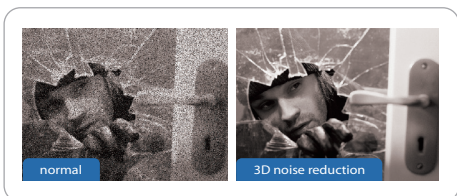

### Plug and Play

Simply connect AVer IP cameras to a hub or PoE switch and connect it to an AVer DVR/NVR\*; with no further configurations, the IP cameras are automatically detected and running in no time.

### Dynamic Noise Reduction

AVer's SF2121H IP camera series features advanced automated 3D and 2D denoise adjustment to deliver cleaner, sharper images even in low lighting conditions and greater storage efficiency.