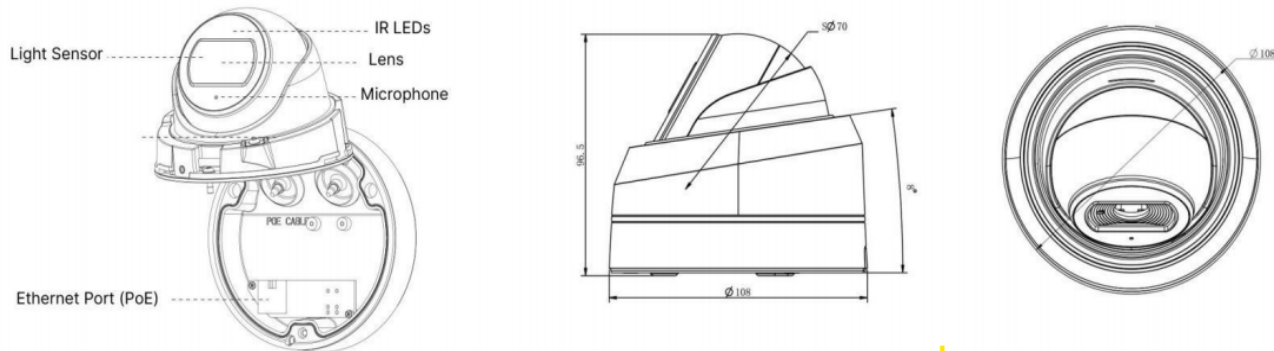

Structure Diagrams

Junction Box Version