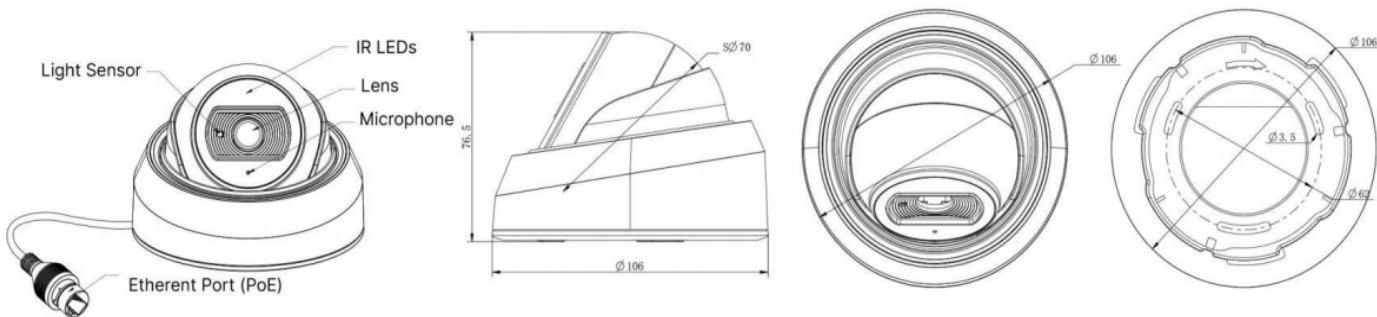

Cable Out Version

Units: mm

Accessories Support

A01 Pole Mount

Weight: 720g
Dimensions: 170*51.5*152.6mm

A03 External Corner Bracket

Weight: 900g
Dimensions: 170*152.5*76.3mm

A71 Wall Mount

Weight: 530g
Dimensions: 162*124*78 mm

A81 Recessed Mount

Weight: 450g
Dimensions: 168.9*168.9*91.3mm

A83 Junction Box

Weight: 270g
Dimensions: φ122*45.5mm