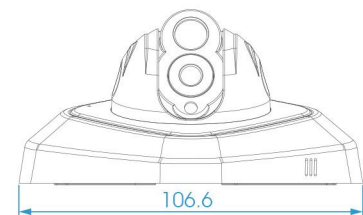

# 2/4 Megapixel H.265 IR Mini Dome Network Camera

MS-C2982-PB/MS-C4482-PB

## KEY FEATURES

- 0.002Lux Starlight
- Super WDR up to 140dB
- H.265 High Efficiency Video Coding
- Built-in ICR Filter for Day/Night switching
- Built-in web server for IE/Firefox/Chrome/Safari preview
- 3D-DNR, Privacy Masking and Motion Detection
- Micro SD/SDHC/SDXC card local storage support
- Built-in efficient IR LEDs, IR distance up to 15m
- Built-in 802.3af Compliant PoE
- Built-in Microphone
- Support ONVIF Profile S

## DIMENSIONS (mm)