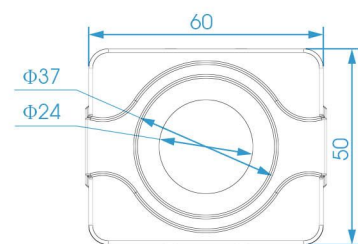

DIMENSIONS (mm)

SUPPORTED BROWSERS

Model	MS-C2951-PB (2.0MP)	MS-C3751-PB (3.0MP)	MS-C4451-PB (4.0MP)	
Camera	Image Sensor	1/2.8" Progressive Scan CMOS		1/3" Progressive Scan CMOS
	Min. Illumination	Color: 0.002Lux@F1.2 B/W: 0.001Lux	Color: 0.005Lux@F1.2 B/W: 0.002Lux	Color: 0.008Lux@F1.2 B/W: 0.004Lux
	WDR	Super WDR up to 140dB	Super WDR up to 120dB	
	Mount	C/CS		
	Shutter time	1/100000s~1/5s		
	Day &Night	ICR Filter Auto Switch		
	Video	Max Image Resolution	1920×1080	2048×1536
Frame Rate		30fps(1920×1080), 30fps(1280×960), 30fps(1280×720), 30fps(704×576)	30fps(2048×1536), 30fps(1920×1080), 30fps(1280×960), 30fps(1280×720), 30fps(704×576)	20fps(2592×1520), 30fps(2304×1296), 30fps(1920×1080), 30fps(1280×960), 30fps(1280×720), 30fps(704×576)
Video Compression		H.265(HEVC)/H.264/MJPEG		
Video Bit Rate		16Kbps~16Mbps(CBR/VBR Adjustable)		
Image Setting		Brightness/Contrast/Saturation/Sharpness		
Network		Ethernet	1*RJ45 10M/100M Ethernet Port	
	Network Storage	NAS(Support NFS, SMB/CIFS)		
	Protocol	TCP/IP, UDP, RTP, RTSP, RTCP, HTTP, HTTPS, DNS, DDNS, DHCP, FTP, NTP, SMTP, SNMP, UPnP, SIP, IPv6, PPPoE, VLAN		
Audio	Audio Compression	G.711/AAC		
	Audio I/O	1/1		
System	Alarm I/O	1/1		
	Storage	Support SD/SDHC/SDXC Local Storage, up to 64G		
	Advanced Function	Motion Detection, Privacy Masking, Backlight Compensation, 3D-DNR,ROI		
	SIP/VoIP Support	Yes, Voice & Video-over-IP		
	Event Trigger	Motion Detection, Network Disconnection, Audio Trigger, etc.		
	Event Action	FTP Upload/SMTP Upload/ SD Card Record/ External Output/ SIP Phone		
	System Compatibility	ONVIF Profile S		
General	Working Temperature	-30℃~60℃		
	Working Humidity	0~90%(Non-condensing)		
	Power Supply	PoE/ DC12V±10%		
	Power Consumption	2.5W MAX		
	Weight	375g		
	Dimensions	116mmX60mmX50mm		
	Warranty	2 Years		