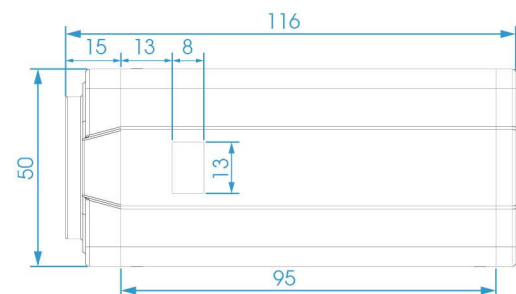

DIMENSIONS (mm)

SUPPORTED BROWSERS

Model	MS-C2951-PB (2.0MP)	MS-C3751-PB (3.0MP)	MS-C4451-PB (4.0MP)	
Camera	Image Sensor	1/2.8" Progressive Scan CMOS		1/3" Progressive Scan CMOS
	Min. Illumination	Color: 0.002Lux@F1.2 B/W: 0.001Lux	Color: 0.005Lux@F1.2 B/W: 0.002Lux	Color: 0.008Lux@F1.2 B/W: 0.004Lux
	WDR	Super WDR up to 140dB	Super WDR up to 120dB	
	Mount	C/CS		
	Shutter time	1/100000s~1/5s		
	Day &Night	ICR Filter Auto Switch		
	Video	Max Image Resolution	1920×1080	2048×1536
Frame Rate		30fps(1920×1080), 30fps(1280×960), 30fps(1280×720), 30fps(704×576)	30fps(2048×1536), 30fps(1920×1080), 30fps(1280×960), 30fps(1280×720), 30fps(704×576)	20fps(2592×1520), 30fps(2304×1296), 30fps(1920×1080), 30fps(1280×960), 30fps(1280×720), 30fps(704×576)
Video Compression		H.265(HEVC)/H.264/MJPEG		
Video Bit Rate		16Kbps~16Mbps(CBR/VBR Adjustable)		
Image Setting		Brightness/Contrast/Saturation/Sharpness		
Network		Ethernet	1*RJ45 10M/100M Ethernet Port	
	Network Storage	NAS(Support NFS, SMB/CIFS)		
	Protocol	TCP/IP, UDP, RTP, RTSP, RTCP, HTTP, HTTPS, DNS, DDNS, DHCP, FTP, NTP, SMTP, SNMP, UPnP, SIP, IPv6, PPPoE, VLAN		
Audio	Audio Compression	G.711/AAC		
	Audio I/O	1/1		
System	Alarm I/O	1/1		
	Storage	Support SD/SDHC/SDXC Local Storage, up to 64G		
	Advanced Function	Motion Detection, Privacy Masking, Backlight Compensation, 3D-DNR,ROI		
	SIP/VoIP Support	Yes, Voice & Video-over-IP		
	Event Trigger	Motion Detection, Network Disconnection, Audio Trigger, etc.		
	Event Action	FTP Upload/SMTP Upload/ SD Card Record/ External Output/ SIP Phone		
	System Compatibility	ONVIF Profile S		
General	Working Temperature	-30℃~60℃		
	Working Humidity	0~90%(Non-condensing)		
	Power Supply	PoE/ DC12V±10%		
	Power Consumption	2.5W MAX		
	Weight	375g		
	Dimensions	116mmX60mmX50mm		
	Warranty	2 Years		