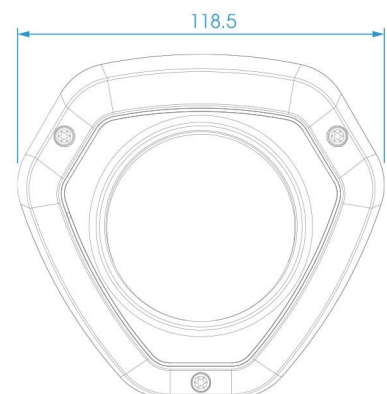

DIMENSIONS (mm)

SUPPORTED BROWSERS

Firefox

IE

Chrome

Safari

	Model	MS-C2973-PB (2.0MP)	MS-C4473-PB (4.0MP)
Camera	Image Sensor	1/2.8" Progressive Scan CMOS	1/3" Progressive Scan CMOS
	Min. Illumination	Color: 0.002Lux@F1.2 B/W: 0Lux with IR on	Color: 0.008Lux@F1.2 B/W: 0Lux with IR on
	WDR	Super WDR up to 140dB	Super WDR up to 120dB
	Lens	3.6mm @F1.6	
	Mount	M12	
	Field of View	H67.2°(3.6mm)	
	Shutter Time	1/100000s~1/5s	
	IR Distance	Up to 20m	
	Day&Night	ICR Filter Auto Switch	
Video	Max Image Resolution	1920×1080	2592×1520
	Frame Rate	30fps(1920×1080), 30fps(1280×960), 30fps(1280×720), 30fps(704×576)	20fps(2592×1520), 30fps(2304×1296), 30fps(1920×1080), 30fps(1280×960), 30fps(1280×720), 30fps(704×576)
	Video Compression	H.265(HEVC)/H.264/MJPEG	
	Video Bit Rate	16Kbps~16Mbps(CBR/VBR Adjustable)	
	Image Setting	Brightness/Contrast/Saturation/Sharpness	
Network	Ethernet	1*RJ45 10M/100M Ethernet Port	
	Network Storage	NAS(Support NFS, SMB/CIFS)	
	Protocol	TCP/IP, UDP, RTP, RTSP, RTCP, HTTP, HTTPS, DNS, DDNS, DHCP, FTP, NTP, SMTP, SNMP, UPnP, SIP, IPv6, PPPoE, VLAN	
Audio	Audio Streaming	Built-in Microphone	
	Audio Compression	G.711/AAC	
System	Storage	Support Micro SD/SDHC/SDXC Local Storage, up to 64G	
	Advanced Function	Motion Detection, Privacy Masking, Backlight Compensation, 3D-DNR, ROI	
	SIP/VoIP Support	Yes, Voice & Video-over-IP	
	Event Trigger	Motion Detection, Network Disconnection, etc.	
	Event Action	FTP Upload/SMTP Upload/ SD Card Record/ SIP Phone	
	System Compatibility	ONVIF Profile S	
General	Working Temperature	-30°C~60°C	
	Working Humidity	0~90%(Non-condensing)	
	Power Supply	PoE	
	Power Consumption	2.5W MAX	
		5W MAX (With IR on)	5.5W MAX (With IR on)
	Weather Proof	Up to IP67Rating for Weather-resistant Performance	
	Housing	Vandal-proof IK09-rated Metal Housing	
	Weight	500g	
	Dimensions	110.8mmX118.5mmX65mm	
Warranty	2 Years		