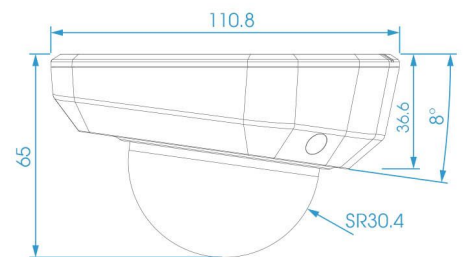

DIMENSIONS (mm)

SUPPORTED BROWSERS

Firefox

IE

Chrome

Safari

	Model	MS-C2973-PB (2.0MP)	MS-C4473-PB (4.0MP)
Camera	Image Sensor	1/2.8" Progressive Scan CMOS	1/3" Progressive Scan CMOS
	Min. Illumination	Color: 0.002Lux@F1.2 B/W: 0Lux with IR on	Color: 0.008Lux@F1.2 B/W: 0Lux with IR on
	WDR	Super WDR up to 140dB	Super WDR up to 120dB
	Lens	3.6mm @F1.6	
	Mount	M12	
	Field of View	H67.2°(3.6mm)	
	Shutter Time	1/100000s~1/5s	
	IR Distance	Up to 20m	
	Day&Night	ICR Filter Auto Switch	
Video	Max Image Resolution	1920×1080	2592×1520
	Frame Rate	30fps(1920×1080), 30fps(1280×960), 30fps(1280×720), 30fps(704×576)	20fps(2592×1520), 30fps(2304×1296), 30fps(1920×1080), 30fps(1280×960), 30fps(1280×720), 30fps(704×576)
	Video Compression	H.265(HEVC)/H.264/MJPEG	
	Video Bit Rate	16Kbps~16Mbps(CBR/VBR Adjustable)	
	Image Setting	Brightness/Contrast/Saturation/Sharpness	
Network	Ethernet	1*RJ45 10M/100M Ethernet Port	
	Network Storage	NAS(Support NFS, SMB/CIFS)	
	Protocol	TCP/IP, UDP, RTP, RTSP, RTCP, HTTP, HTTPS, DNS, DDNS, DHCP, FTP, NTP, SMTP, SNMP, UPnP, SIP, IPv6, PPPoE, VLAN	
Audio	Audio Streaming	Built-in Microphone	
	Audio Compression	G.711/AAC	
System	Storage	Support Micro SD/SDHC/SDXC Local Storage, up to 64G	
	Advanced Function	Motion Detection, Privacy Masking, Backlight Compensation, 3D-DNR, ROI	
	SIP/VoIP Support	Yes, Voice & Video-over-IP	
	Event Trigger	Motion Detection, Network Disconnection, etc.	
	Event Action	FTP Upload/SMTP Upload/ SD Card Record/ SIP Phone	
	System Compatibility	ONVIF Profile S	
General	Working Temperature	-30°C~60°C	
	Working Humidity	0~90%(Non-condensing)	
	Power Supply	PoE	
	Power Consumption	2.5W MAX	
		5W MAX (With IR on)	5.5W MAX (With IR on)
	Weather Proof	Up to IP67Rating for Weather-resistant Performance	
	Housing	Vandal-proof IK09-rated Metal Housing	
	Weight	500g	
	Dimensions	110.8mmX118.5mmX65mm	
Warranty	2 Years		